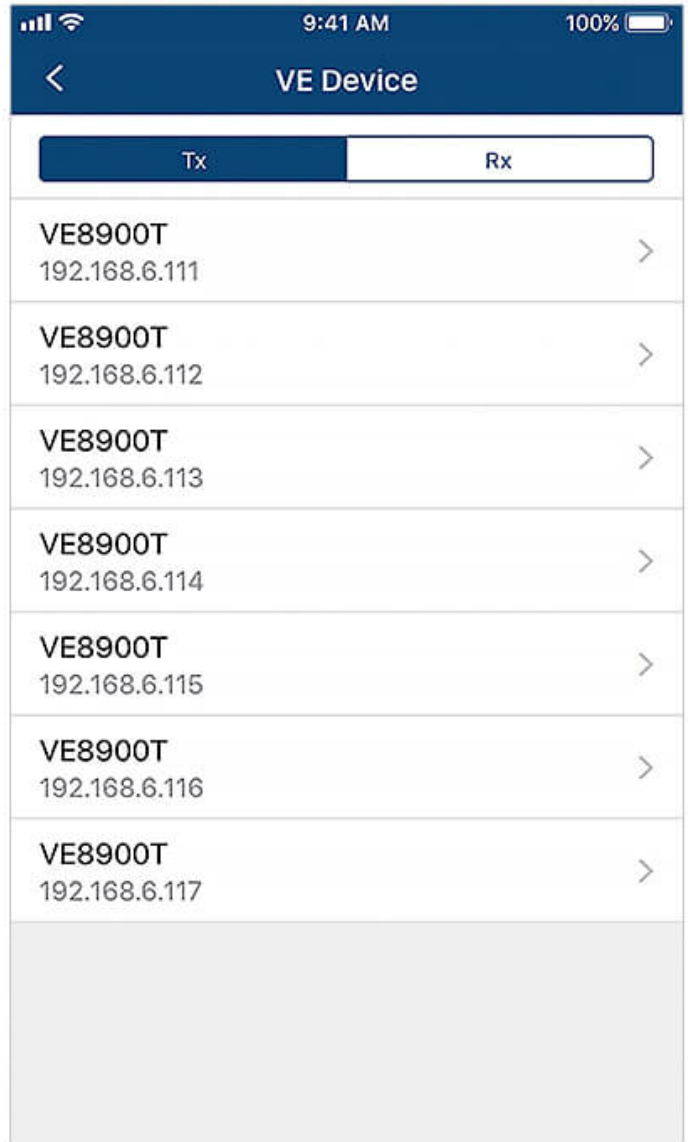

## VE8900 / VE8950 Control App

VE8900/VE8950 Control App – Mobile App

### Simple Setup and Login

Auto scan the network for ATEN Video Extenders and tap on any transmitter or receiver to log in.

### Instant Switching and Control

Switch video sources instantly via your mobile device by simply selecting the transmitter source and the target receiver. The design also allows you to switch a video source to multiple receivers at once.