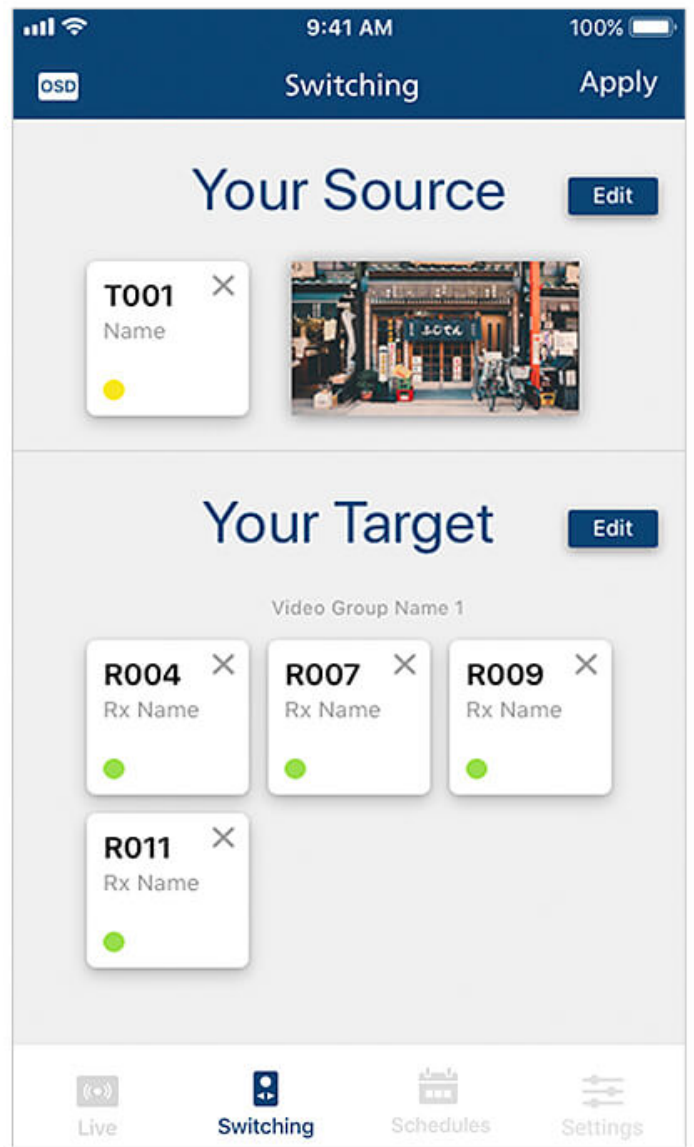

## VE8900 / VE8950 Control App

VE8900/VE8950 Control App – Mobile App

### Simple Setup and Login

Auto scan the network for ATEN Video Extenders and tap on any transmitter or receiver to log in.

### Instant Switching and Control

Switch video sources instantly via your mobile device by simply selecting the transmitter source and the target receiver. The design also allows you to switch a video source to multiple receivers at once.