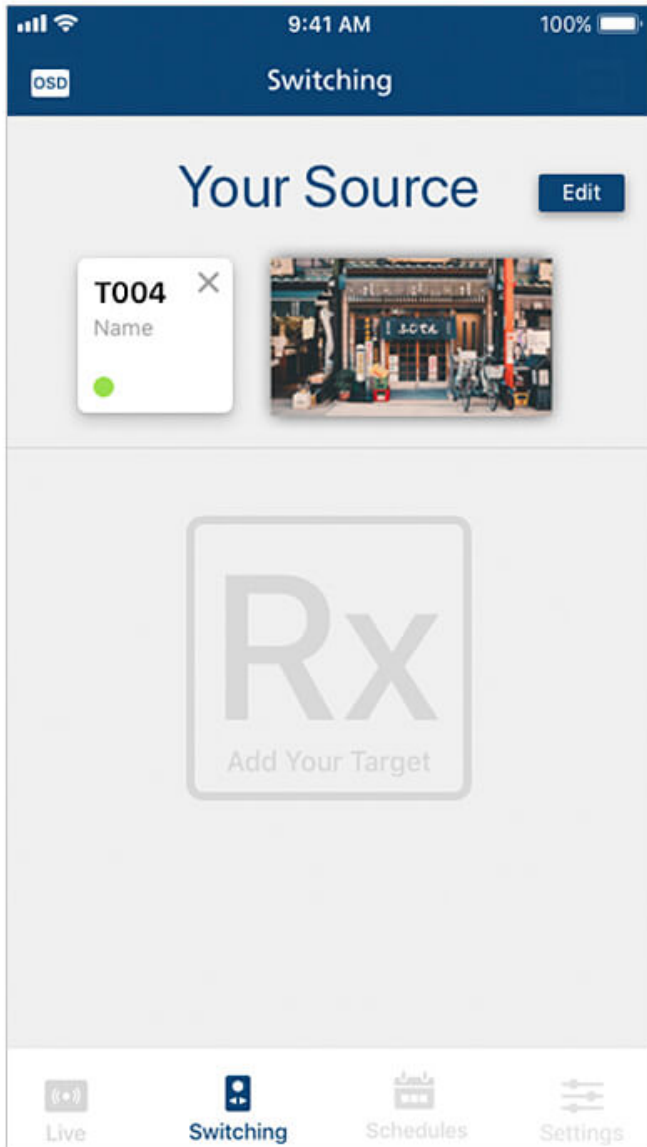

## VE8900 / VE8950 Control App

VE8900/VE8950 Control App – Mobile App

### Simple Setup and Login

Auto scan the network for ATEN Video Extenders and tap on any transmitter or receiver to log in.

### Instant Switching and Control

Switch video sources instantly via your mobile device by simply selecting the transmitter source and the target receiver. The design also allows you to switch a video source to multiple receivers at once.