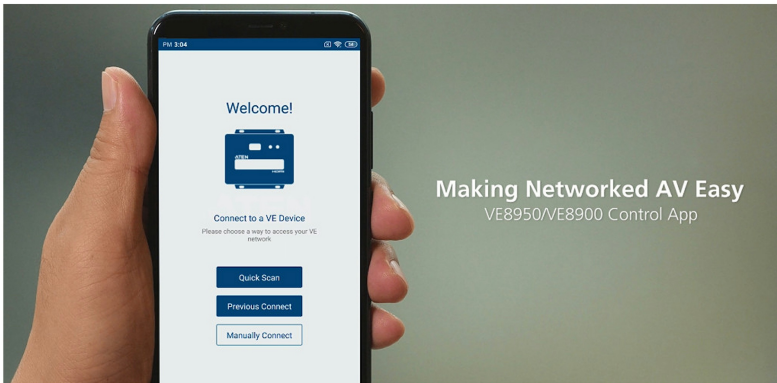

## VE8900 / VE8950 Control App

VE8900/VE8950 Control App – Mobile App

### Simple Setup and Login

Auto scan the network for ATEN Video Extenders and tap on any transmitter or receiver to log in.

### Instant Switching and Control

Switch video sources instantly via your mobile device by simply selecting the transmitter source and the target receiver. The design also allows you to switch a video source to multiple receivers at once.