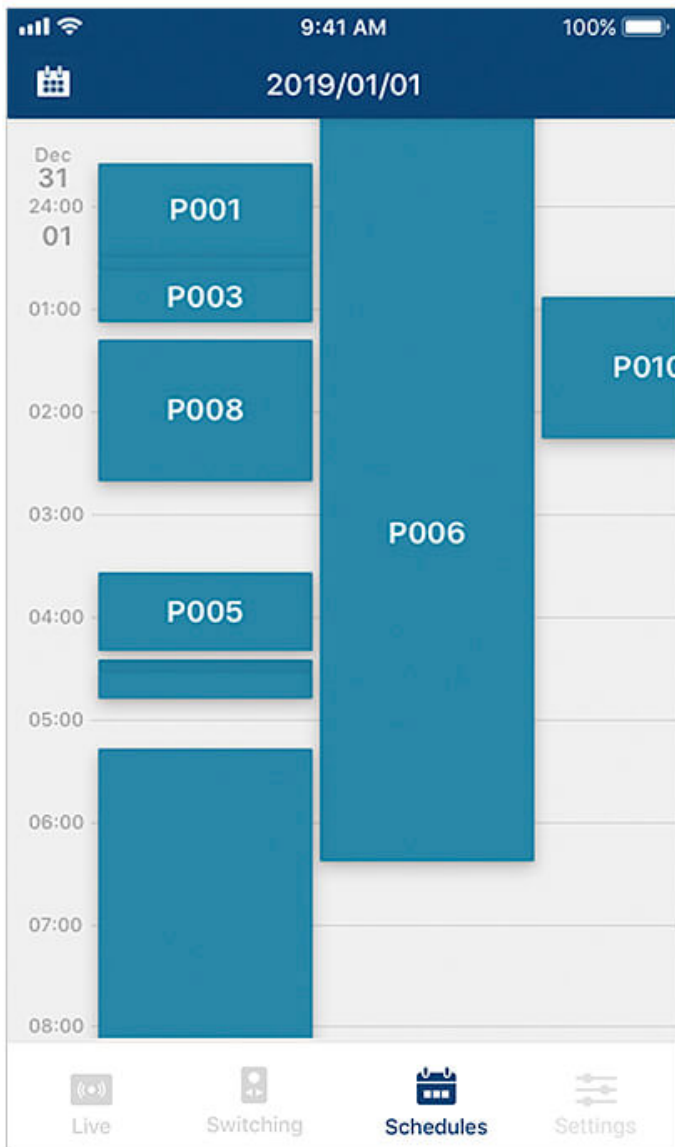

[Contact Sales](#)

P005 Profile Name

Start Date: 2019/01/01 02:00

End Date: 2019/01/0 06:00

Repeat: Daily

Calendar-based Scheduling

Check and revise the display schedule on-the-go to save time, related costs, and streamline daily operations.

Talk to Our Experts